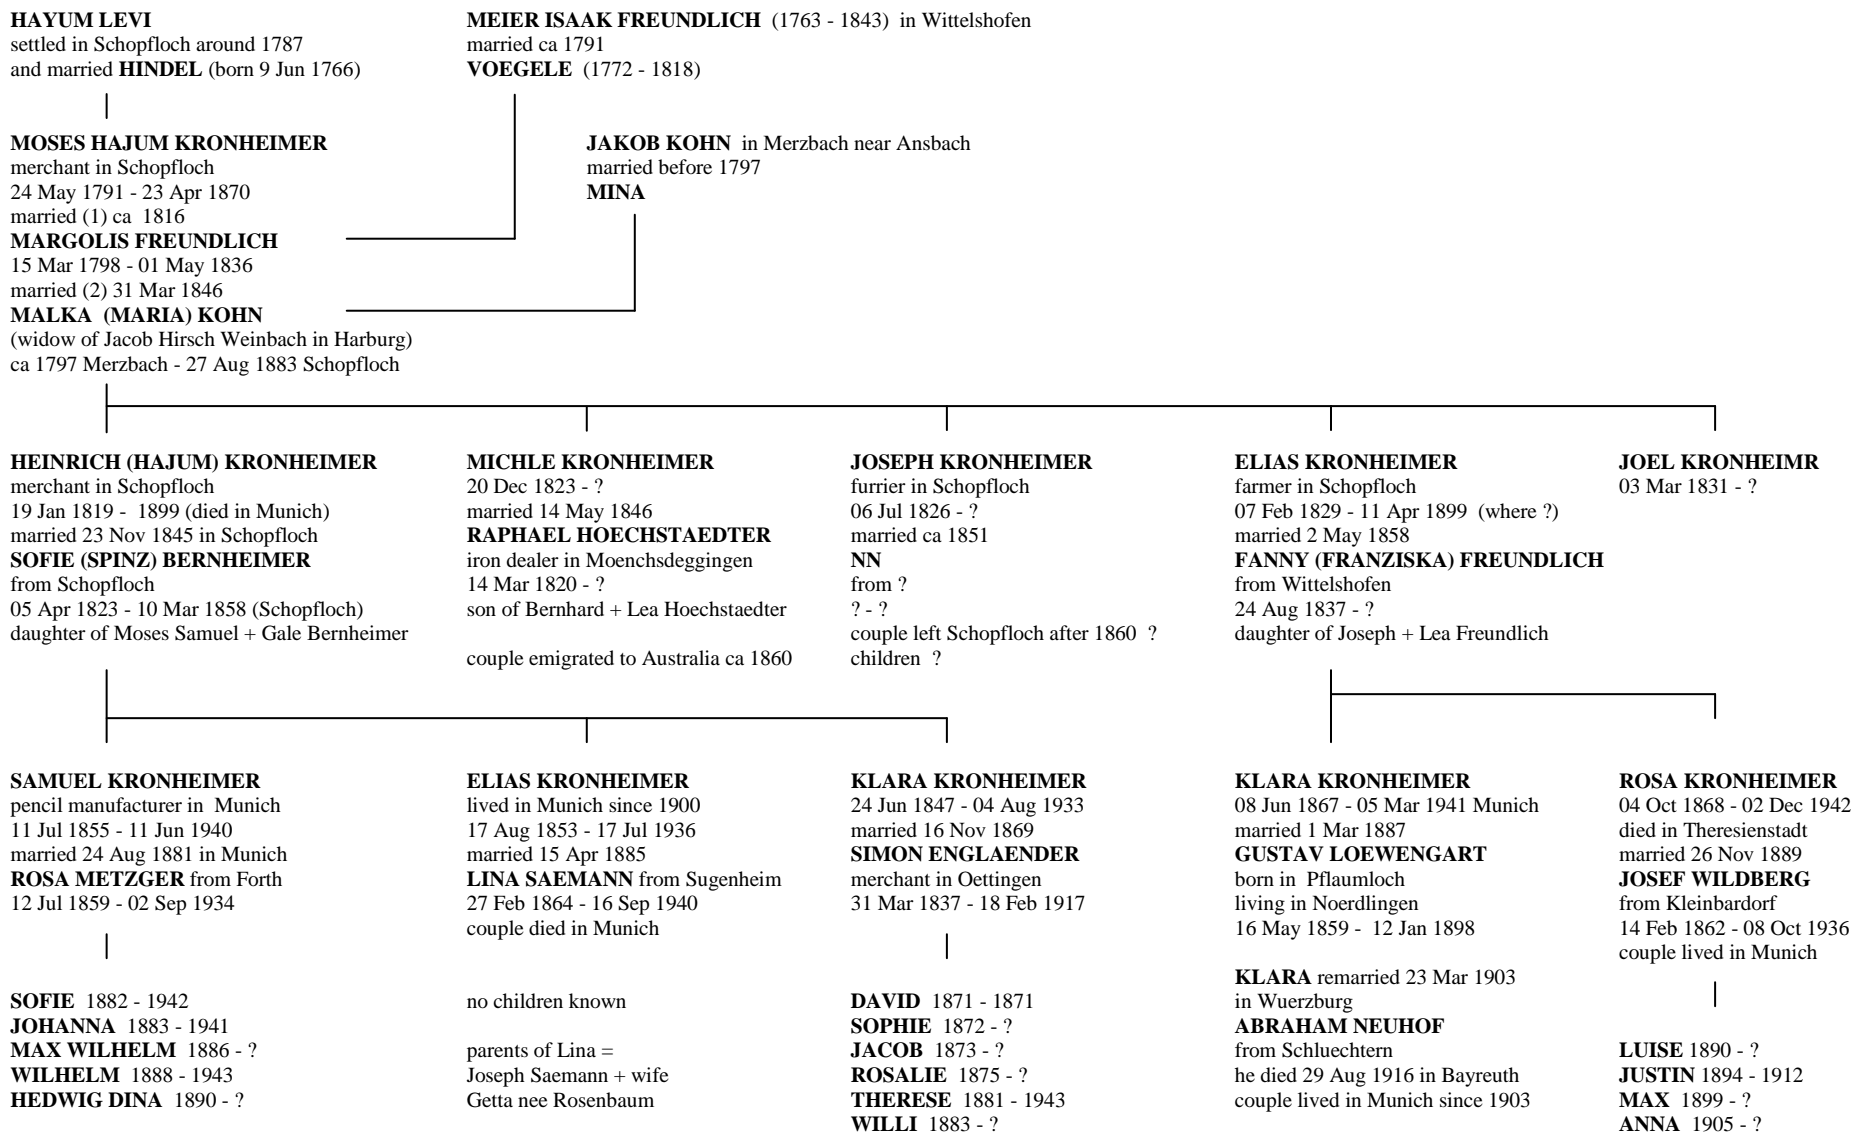

KRONHEIMER FAMILY OF SCHOPFLOCH Version 05

Extract of ancestral chart compiled by Rolf Hofmann (HarburgProject@aol.com) family names were only adopted around 1813

for details see family sheet

for details see family sheet

for details see family sheet