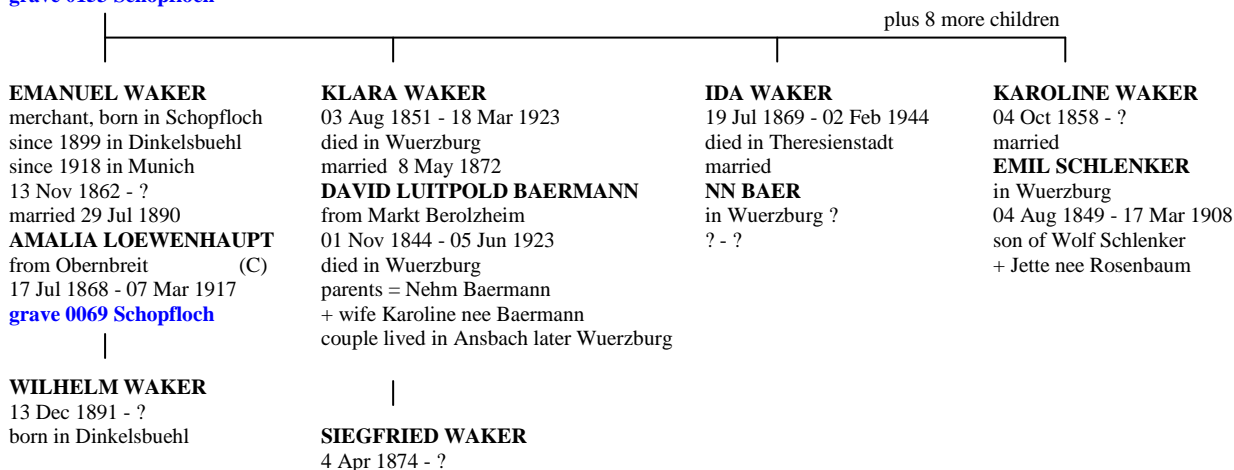

# WAKER FAMILY OF SCHOPFLOCH + DINKELSBUEHL

Extract of ancestral chart compiled by Rolf Hofmann ([HarburgProject@aol.com](mailto:HarburgProject@aol.com)) VERSION 05  
 family name "Waker" (sometimes also spelled "Wacker") was only adopted around 1813

**MOSES** in Schopfloch, died before 1790, married **GUETELE** who died 28 Mar 1790

(A) Isaac Wolf = also called Isidor ?

(B) parents of Fradel = Mendel Jordan + wife Guetel

(C) parents of Amalie = Joseph Loewenhaupt + wife Mathilde nee Massbacher